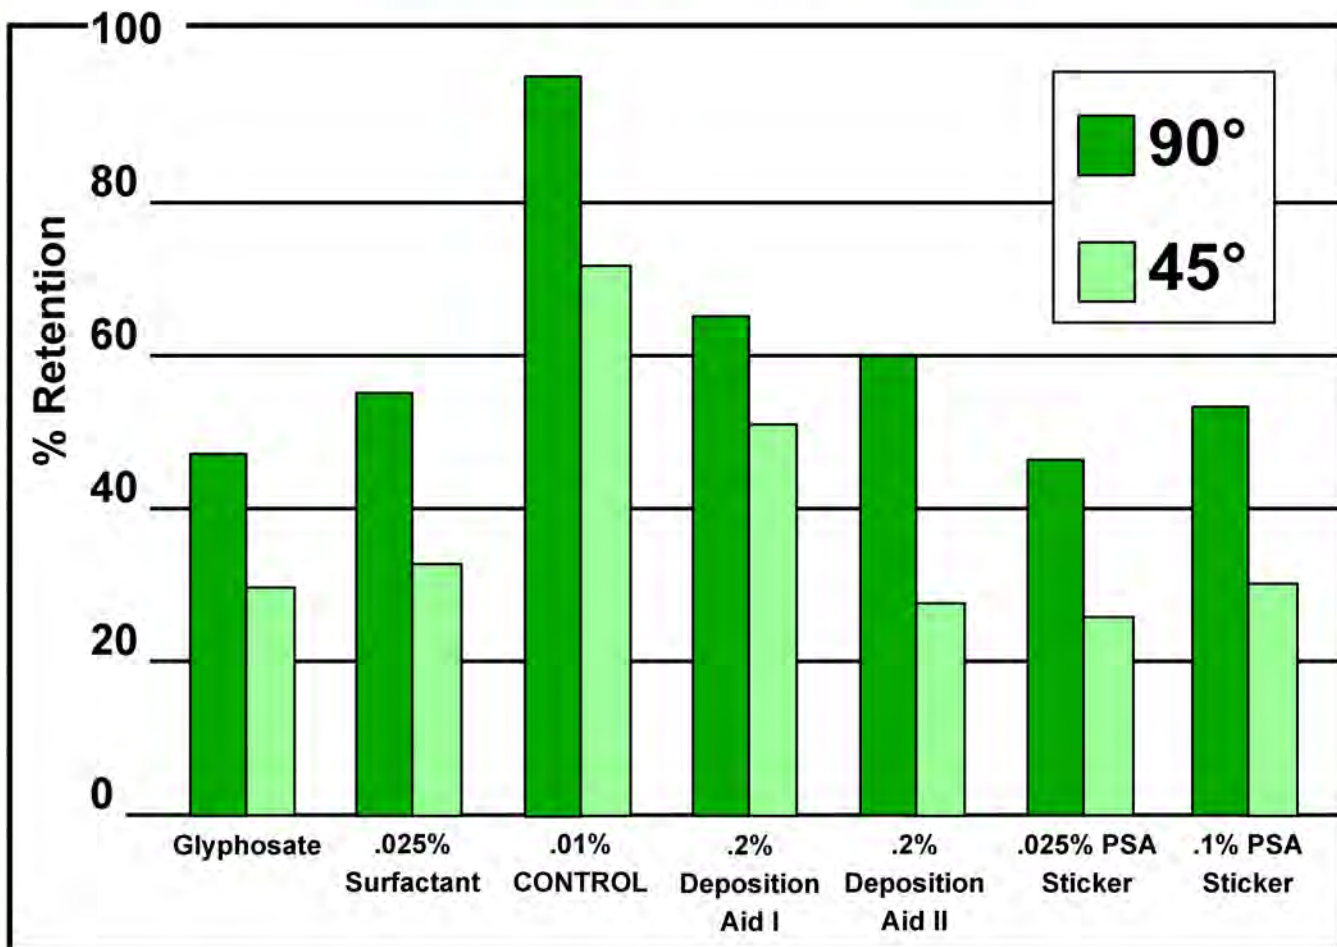

CONTROL™ Retains Twice As Much Chemical On The Leaf

An International Study Shows
When leaves are at 45° and 90° angles
CONTROL added to Glyphosate retains twice as much
chemical and provides more product to the target,
providing greater efficacy and significantly lowering evaporation.